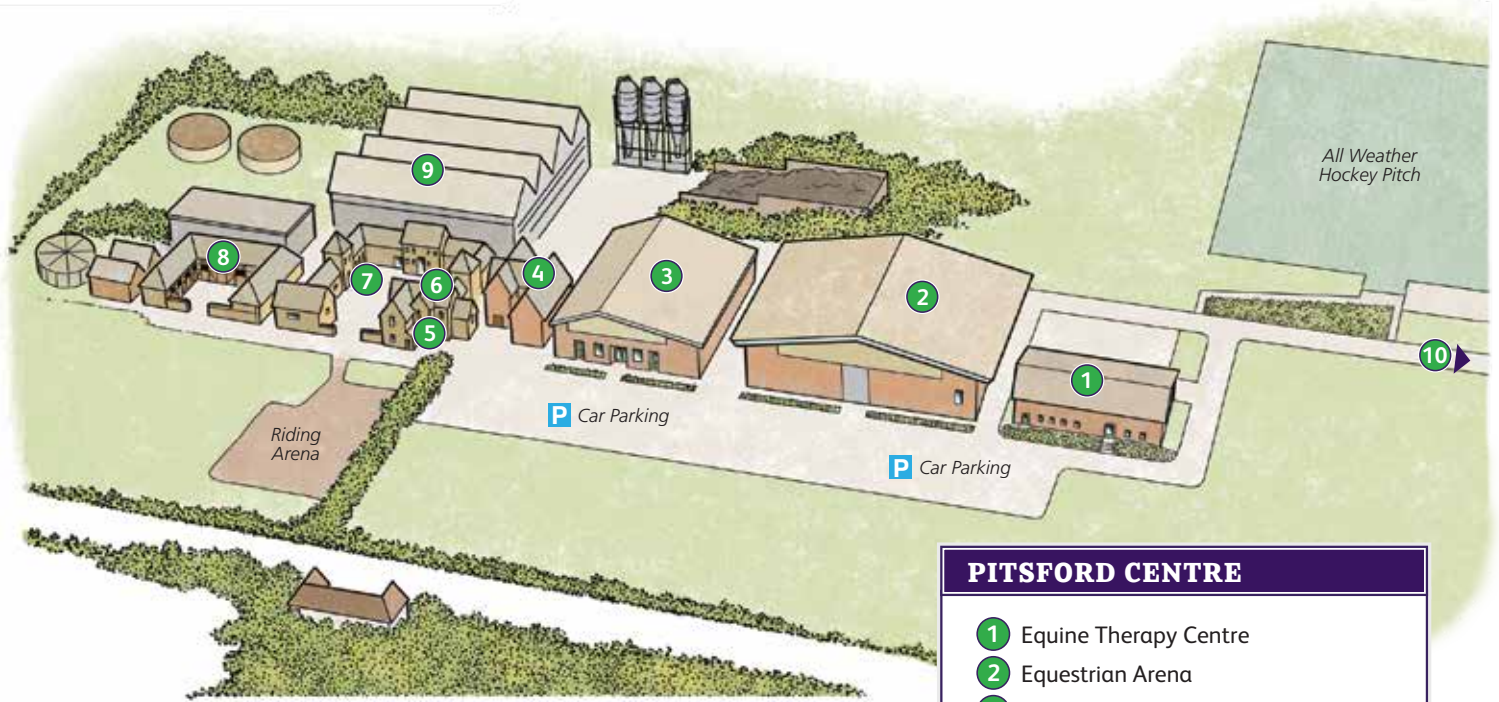

Finding your way around

© Crown Copyright. All rights reserved. Licence Number PI10023916. Published by Location Maps Ltd. Tel: 0800 731 4084. www.locationmaps.com. All rights reserved.

- MANAGEMENT CENTRE**
- 1 Grain Store
 - 2 Mechanical Handling
 - 3 Arboriculture & Welding Workshop
 - 4 Management Centre Meeting Rooms
 - 5 Farm Mechanisation Workshop
 - 6 Reception

- MOULTON CENTRE**
- 1 Finance Office
 - 2 MIS Services
 - 3 Human Resources & Building Resources
 - 4 Food Studies
 - 5 Social Centre / Student Support / Hotel Services
 - 6 Learning Resources Centre
 - 7 Student Reception / Student Registry
 - 8 Main Reception
 - 9 Higher Education Centre
 - 10 Residences

PITSFORD CENTRE

- 1 Equine Therapy Centre
- 2 Equestrian Arena
- 3 Sports Hall
- 4 John Thorpe Centre & Lecture Theatre
- 5 Reception
- 6 Coffee Shop
- 7 Teaching Rooms
- 8 Stables
- 9 Beef Unit
- 10 Sports Therapy & Injury Rehabilitation at The Chris Moody Centre

HOLCOT CENTRE

- 1 John Ashby Sports Hall
- 2 Garden Centre
- 3 Veterinary Practice
- 4 Animal Therapy Centre
- 5 Teaching Block
- 6 Reception
- 7 Floristry Studio
- 8 Coffee Shop
- 9 Stonemasonry Workshops
- 10 Plumbing Workshops
- 11 Building Workshops
- 12 Laboratories
- 13 Gas Assessment Centre
- 14 Design Centre
- 15 Animal Welfare Centre