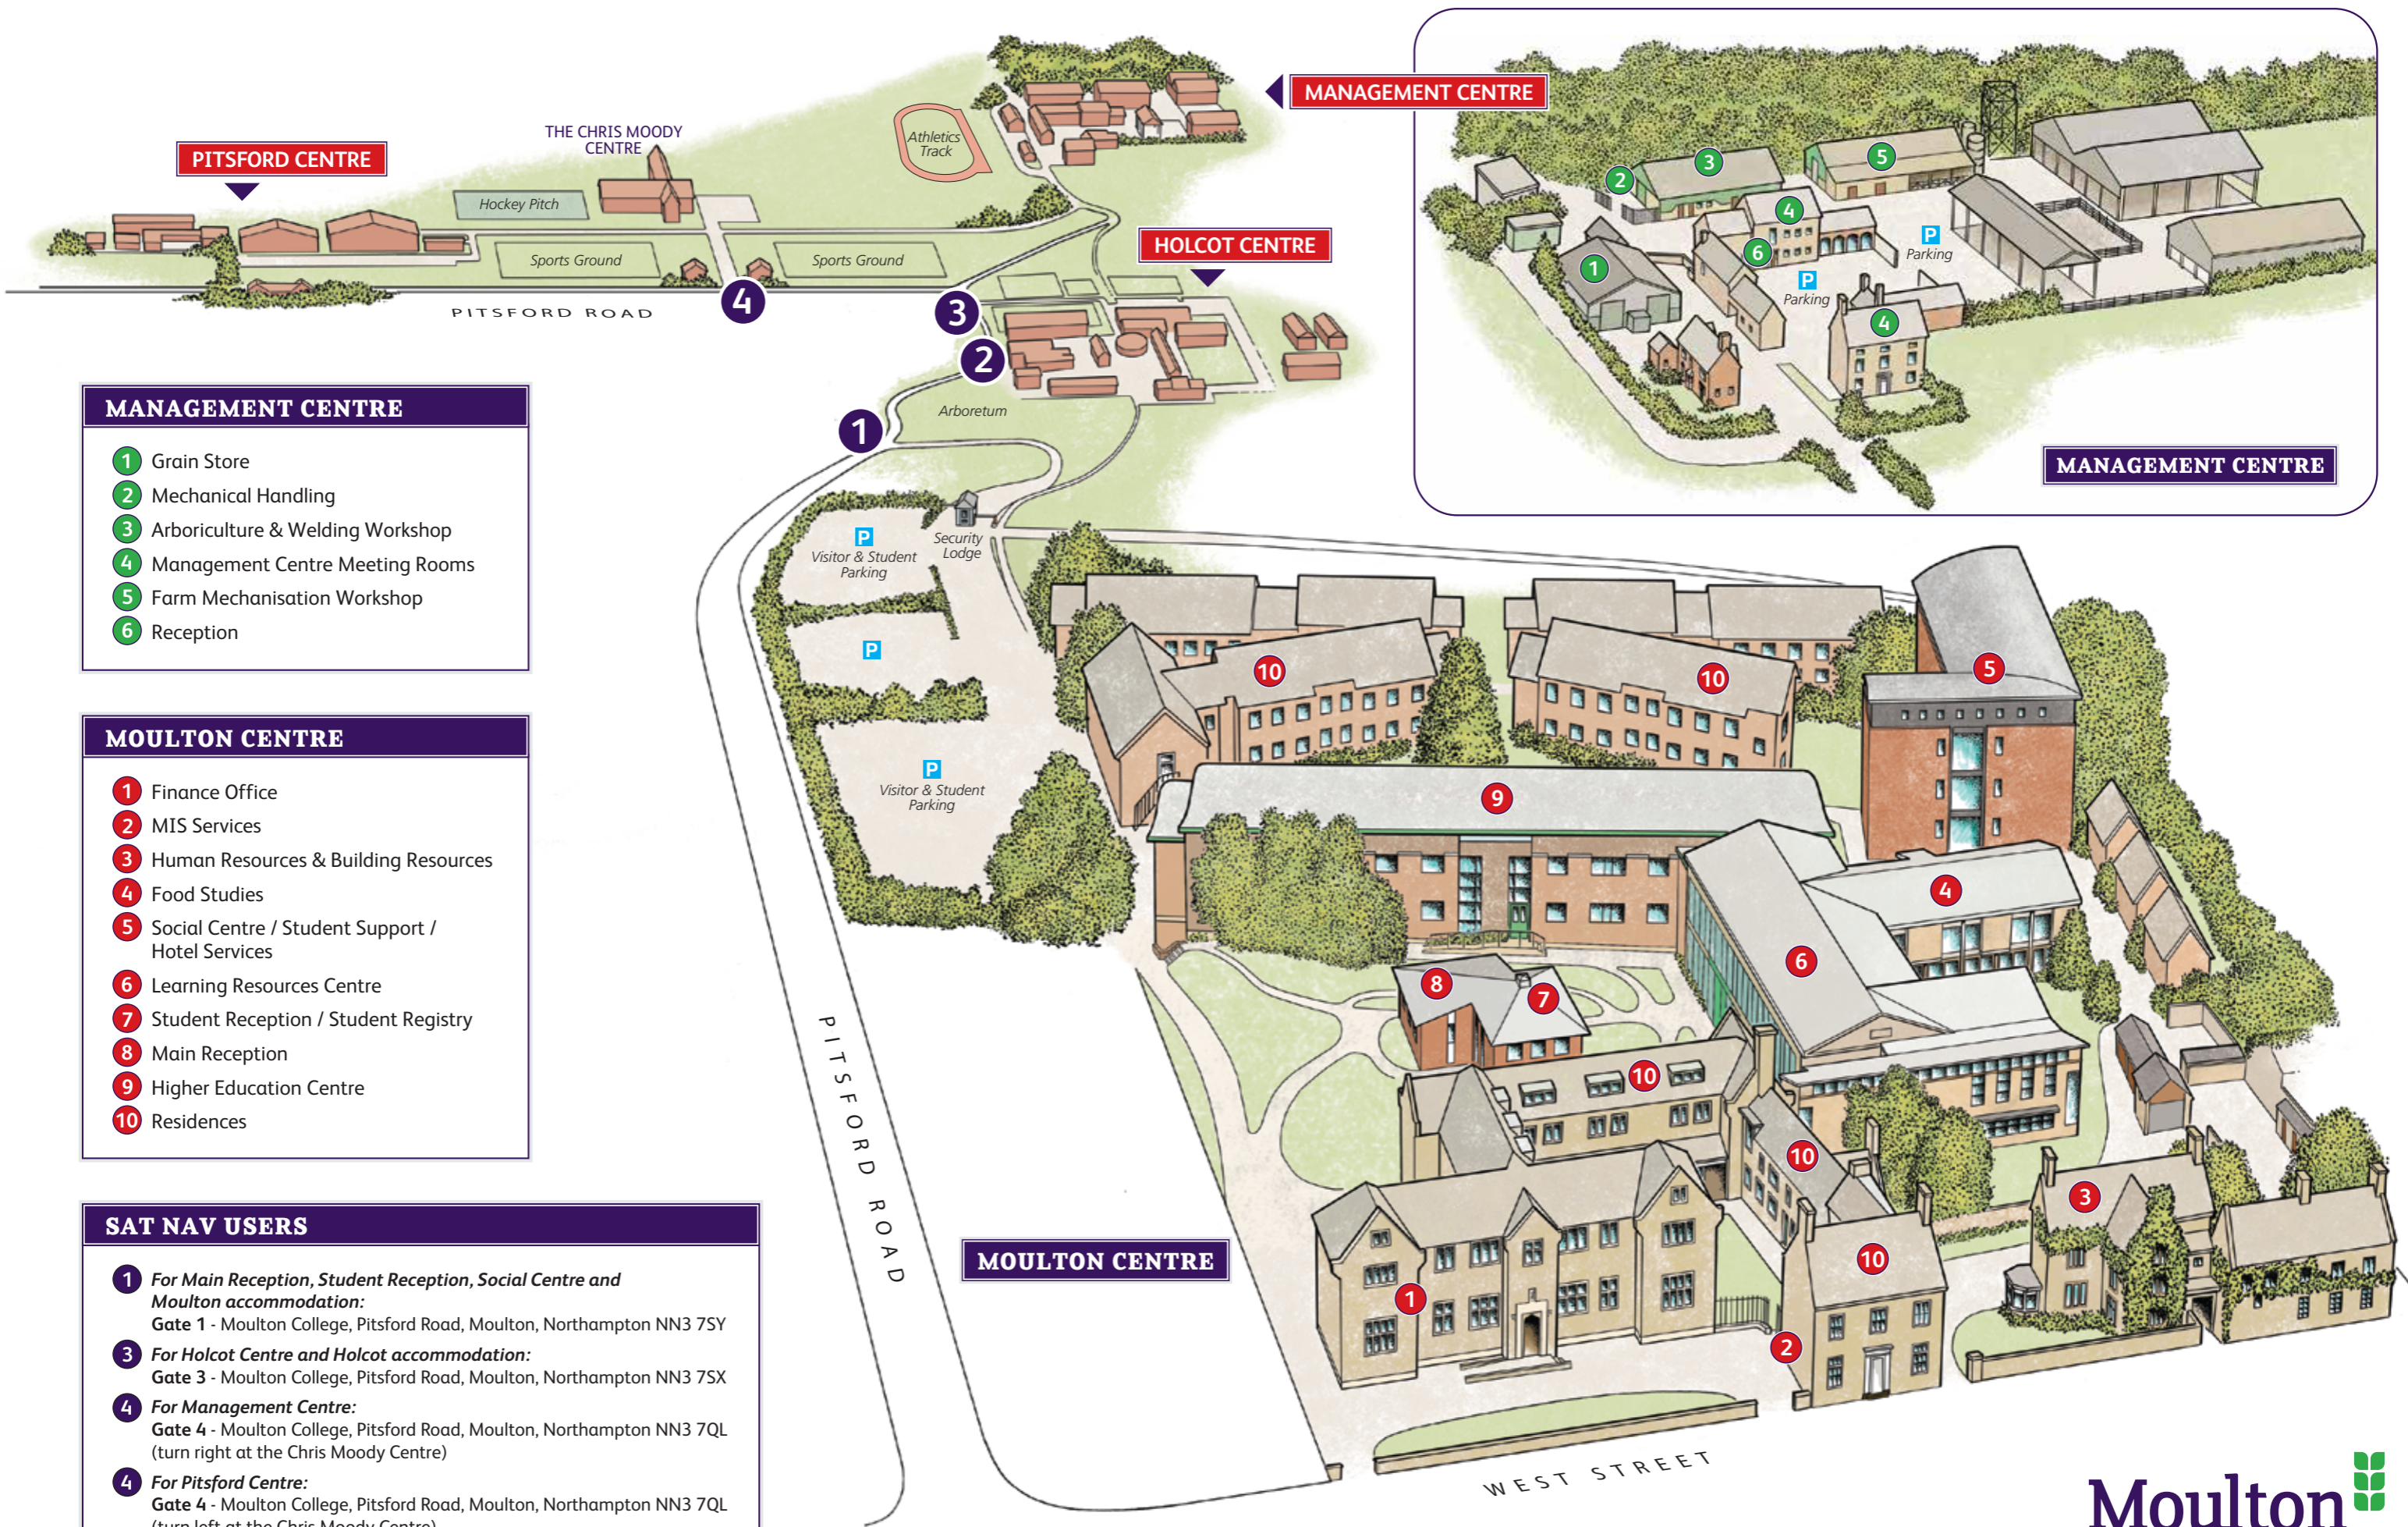

Finding your way around

© Crown Copyright. All rights reserved. Licence Number PI10023916. Published by Location Maps Ltd. Tel: 0800 731 4084. www.locationmaps.com. All rights reserved.

- MANAGEMENT CENTRE**
- 1 Grain Store
 - 2 Mechanical Handling
 - 3 Arboriculture & Welding Workshop
 - 4 Management Centre Meeting Rooms
 - 5 Farm Mechanisation Workshop
 - 6 Reception

- MOULTON CENTRE**
- 1 Finance Office
 - 2 MIS Services
 - 3 Human Resources & Building Resources
 - 4 Food Studies
 - 5 Social Centre / Student Support / Hotel Services
 - 6 Learning Resources Centre
 - 7 Student Reception / Student Registry
 - 8 Main Reception
 - 9 Higher Education Centre
 - 10 Residences

PITSFORD CENTRE

- 1 Equine Therapy Centre
- 2 Equestrian Arena
- 3 Sports Hall
- 4 John Thorpe Centre & Lecture Theatre
- 5 Reception
- 6 Coffee Shop
- 7 Teaching Rooms
- 8 Stables
- 9 Beef Unit
- 10 Sports Therapy & Injury Rehabilitation at The Chris Moody Centre

HOLCOT CENTRE

- 1 John Ashby Sports Hall
- 2 Garden Centre
- 3 Veterinary Practice
- 4 Animal Therapy Centre
- 5 Teaching Block
- 6 Reception
- 7 Floristry Studio
- 8 Coffee Shop
- 9 Stonemasonry Workshops
- 10 Plumbing Workshops
- 11 Building Workshops
- 12 Laboratories
- 13 Gas Assessment Centre
- 14 Design Centre
- 15 Animal Welfare Centre